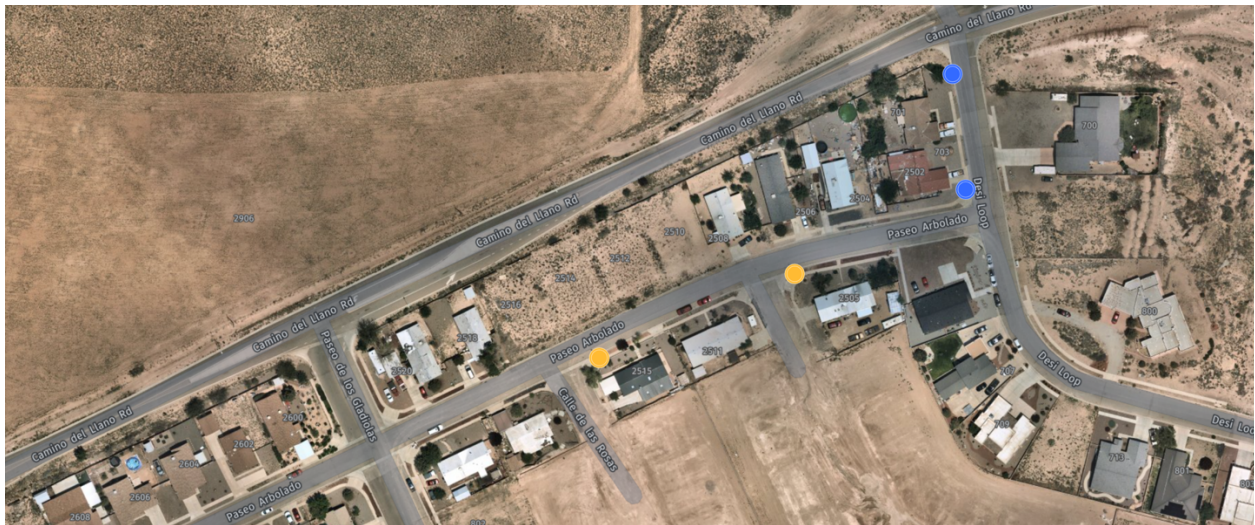

Belen LED Street Light Demonstration Plan

Residential Area 1: Desi Loop & Paseo Arbolado

Compare 3000K (yellow) and 4000K (blue) correlated color temperature

Residential Area 2: Mesa Rd (between Delgado & Gilbert)